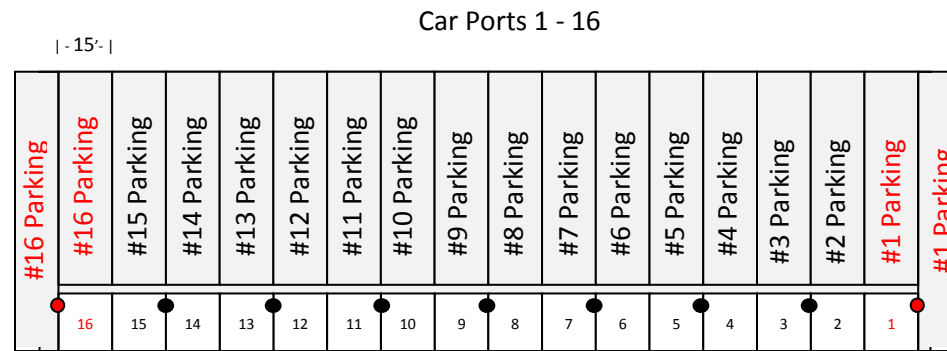

DRAWING NOT TO SCALE!
Numbers in RED are 50 amp
Numbers in BLACK are 30 amp

Fuel Station

S/F

HOT PIT

RACE TRACK