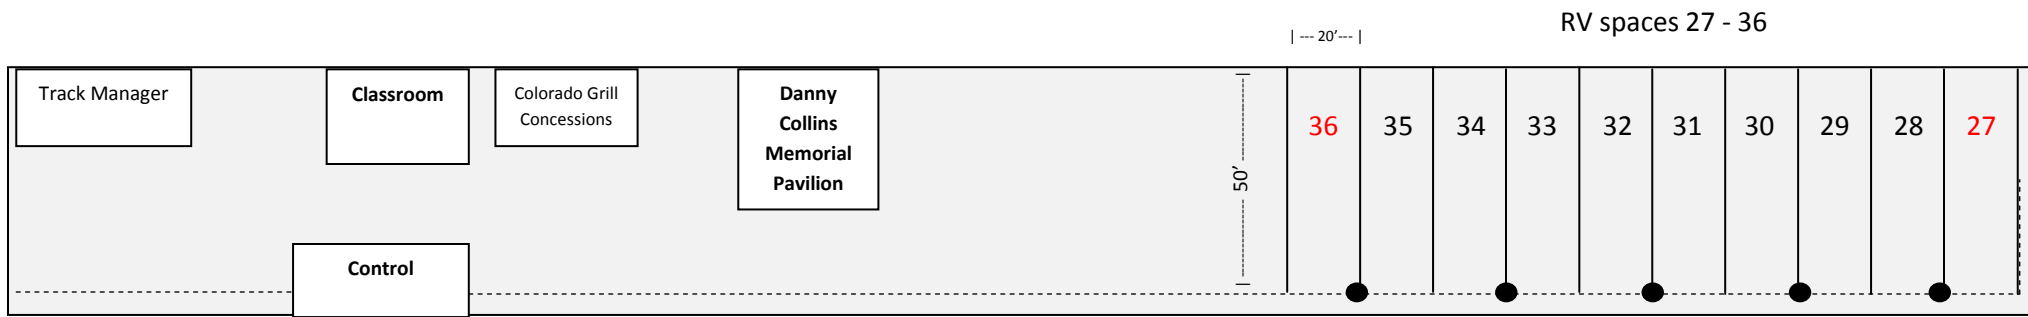

DRAWING NOT TO SCALE!
Numbers in RED are 50 amp
Numbers in BLACK are 30 amp

Fuel Station

S/F

HOT PIT

RACE TRACK